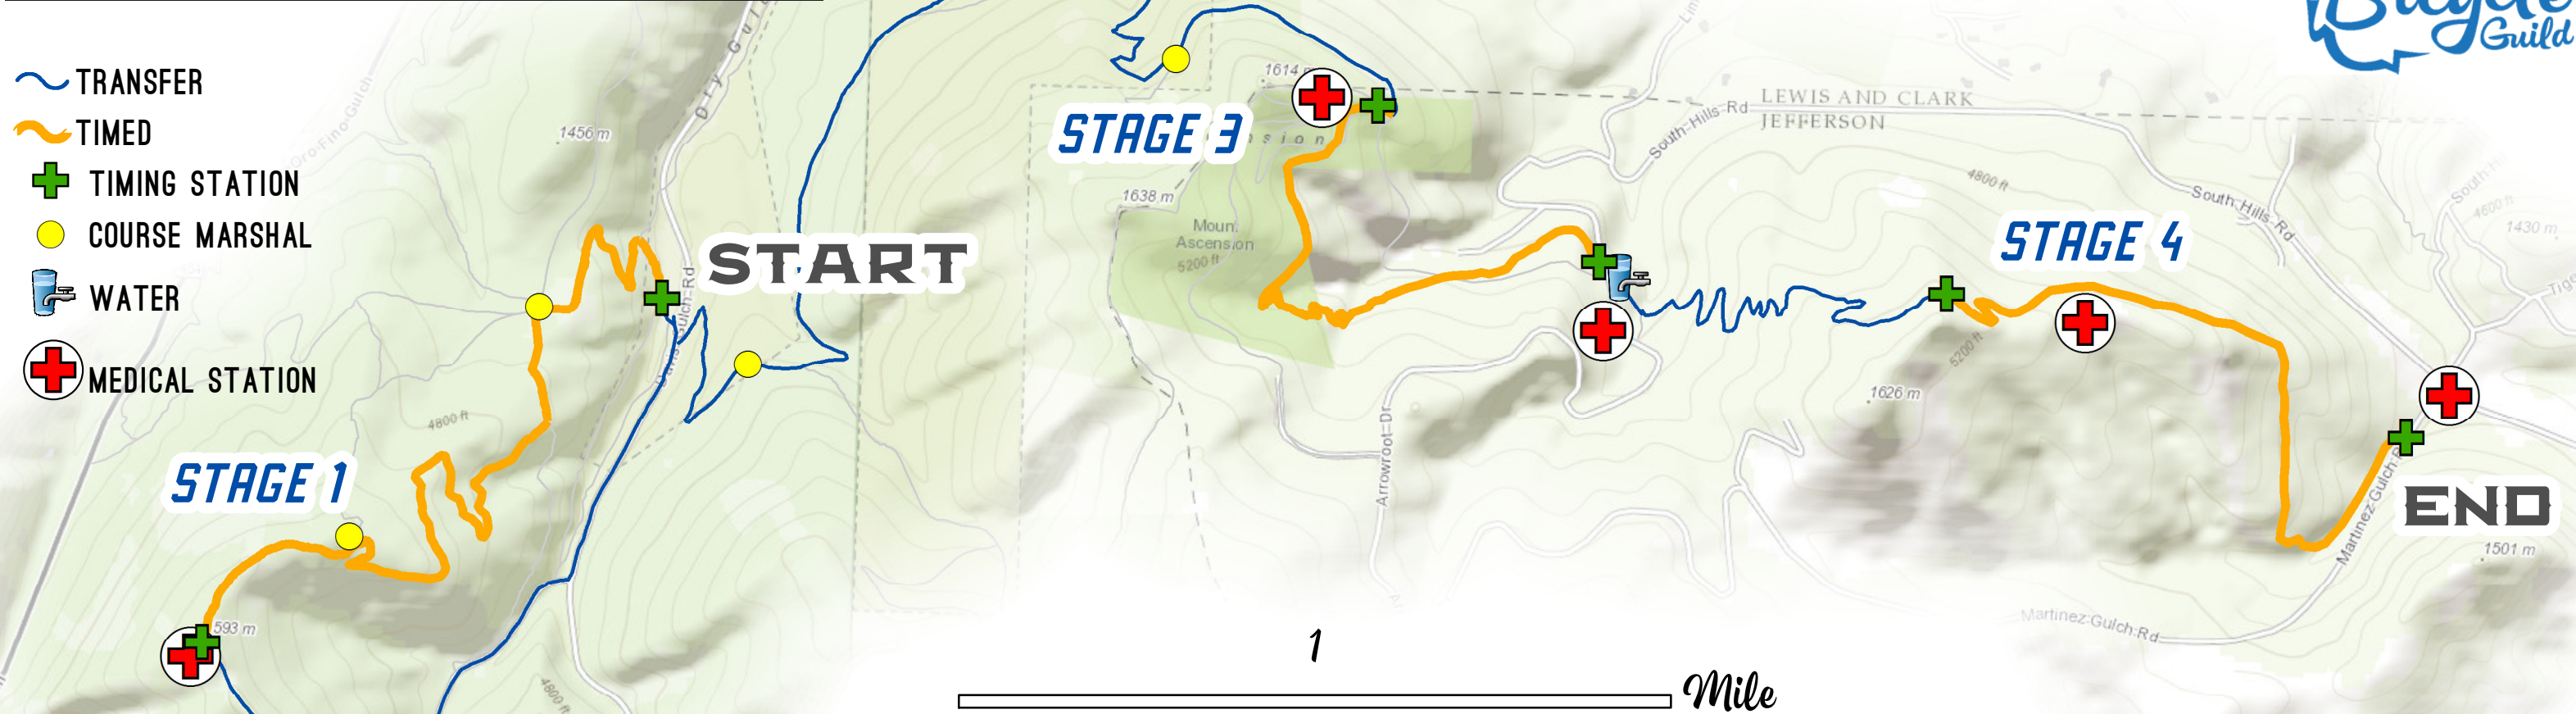

HELENA//MAY 16
the HELENDURO
 and the
 gravity guild the GARAGE

Montana
 Bicycle
 Guild

11.1 MILES: 2,300' CLIMBING: 1,900' TIMED DESCENDING

RACER CHECK-IN AND PACKET PICK-UP FROM 8:00-9:00 AT THE GARAGE: 334 N JACKSON.
 THE RACER MEETING IS IN THE OLD SHOOTING RANGE PARKING LOT IN DAVIS GULCH AT 10:00.
 RACE START IS AT 10:30. COURSE CLOSES AT 2:30.