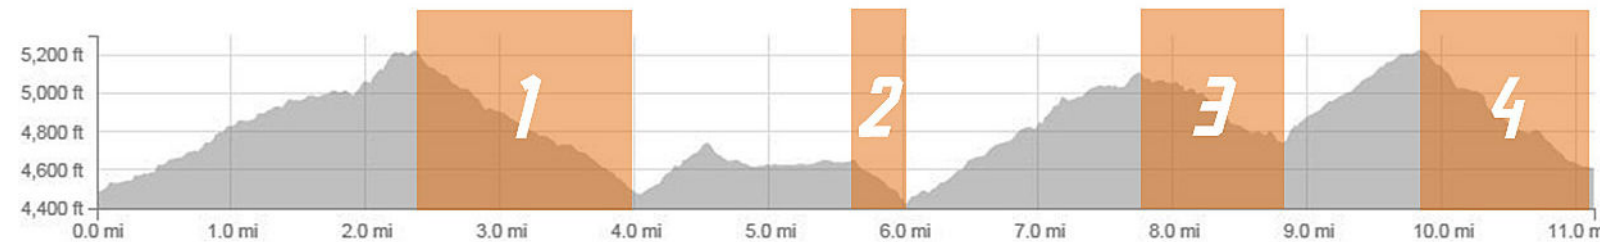

HELENA//MAY 16
the HELENDURO
 and the
 gravity guild the GARAGE

Montana
 Bicycle
 Guild

11.1 MILES: 2,300' CLIMBING: 1,900' TIMED DESCENDING

RACER CHECK-IN AND PACKET PICK-UP FROM 8:00-9:00 AT THE GARAGE: 334 N JACKSON.
 THE RACER MEETING IS IN THE OLD SHOOTING RANGE PARKING LOT IN DAVIS GULCH AT 10:00.
 RACE START IS AT 10:30. COURSE CLOSES AT 2:30.