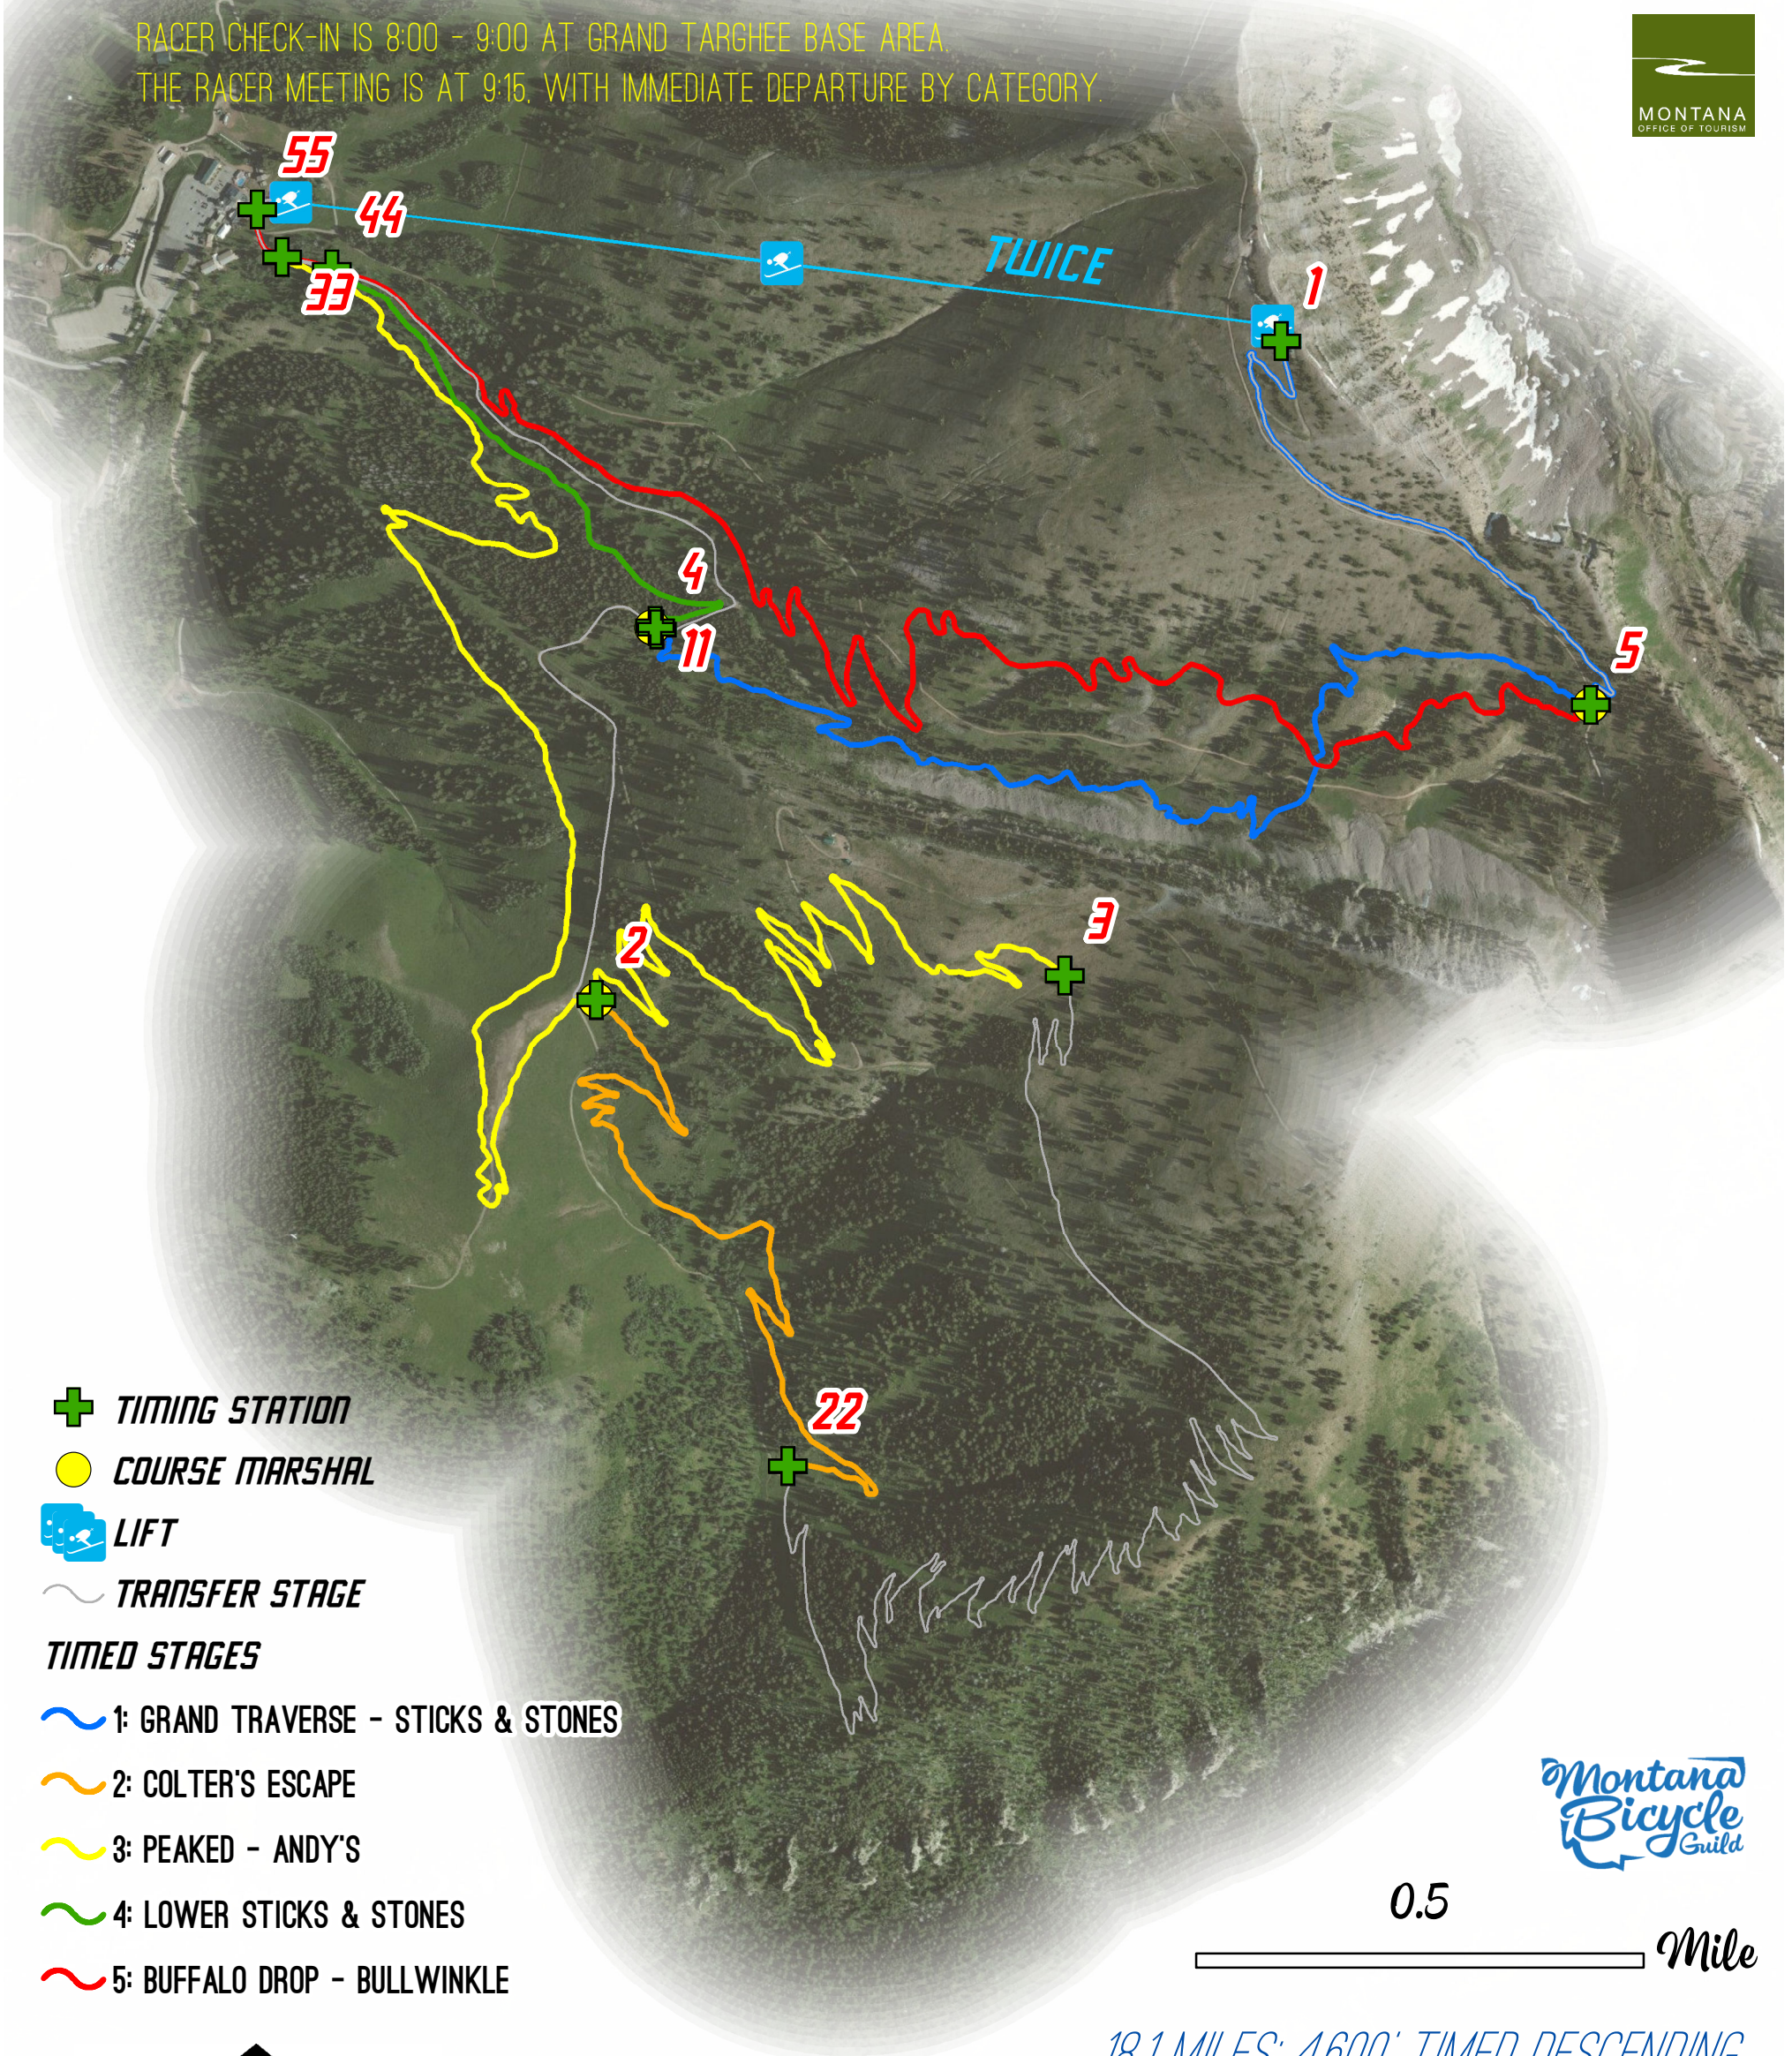

GRAND TARGHEE // AUGUST 2

the **GRAND ENDOURO**

RACER CHECK-IN IS 8:00 - 9:00 AT GRAND TARGHEE BASE AREA.
THE RACER MEETING IS AT 9:15, WITH IMMEDIATE DEPARTURE BY CATEGORY.

- TIMING STATION
- COURSE MARSHAL
- LIFT
- TRANSFER STAGE
- TIMED STAGES**
- 1: GRAND TRAVERSE - STICKS & STONES
- 2: COLTER'S ESCAPE
- 3: PEAKED - ANDY'S
- 4: LOWER STICKS & STONES
- 5: BUFFALO DROP - BULLWINKLE

0.5 Mile

18.1 MILES: 4,600' TIMED DESCENDING